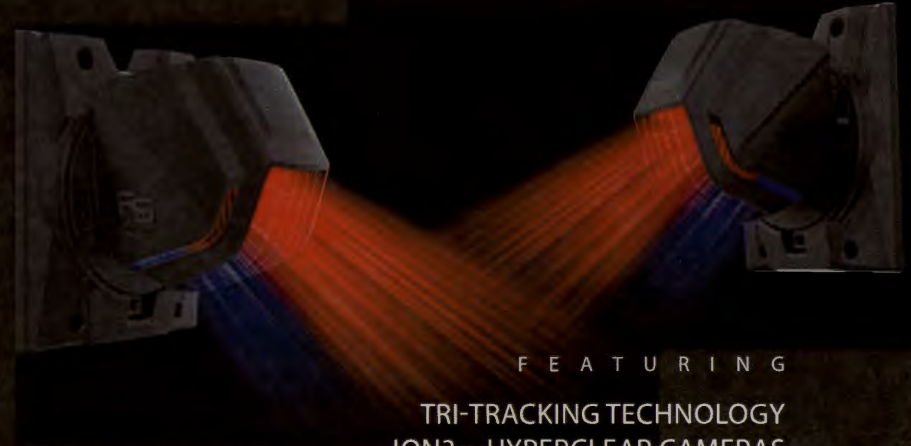

TEAM FULL SWING

INTRODUCING

PRO | 2.0

SIMULATOR

THE BEST JUST GOT BETTER

FEATURING

TRI-TRACKING TECHNOLOGY
ION3 + HYPERCLEAR CAMERAS

Full Swing builds on our 30+ years of innovation by developing the latest evolution in simulation, The Pro 2.0 Simulator.

We have taken the accuracy & speed of our infrared tracking technology and combined it with blue light LEDs encased in a compact, durable housing to produce the fastest & most accurate indoor ball-tracking technology in sports.