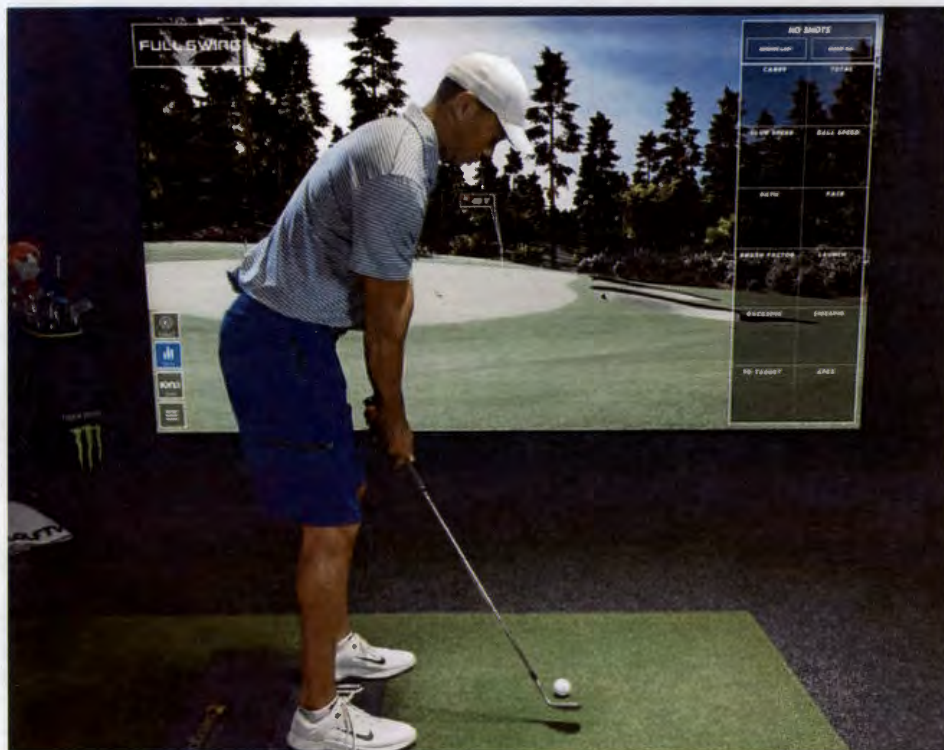

ION3

THE ION3 CAMERA IS THE NEXT EVOLUTION IN INDOOR GOLF

Our ION3 Overhead Camera captures the club and initial ball launch data as it records HD video of your clubhead through impact for your analysis post-swing, side by side with 13 points data.

GARY WOODLAND

"That's the beauty of Full Swing, I can see all the data and video that's coming from every swing instantly."

ALL FULL SWING SIMULATORS INCLUDE ION3 TECHNOLOGY.

YOUR CLUB, YOUR SWING, INSTANT FEEDBACK.

FULL SWING **GOLF**

EXPLORE THE MOST ICONIC
COURSES WITH THE MOST
INNOVATIVE SOFTWARE
IN GOLF

PEBBLE BEACH HOLE #7

PRACTICE LIKE NEVER BEFORE

With our new practice areas, take aim at over 30 different target pins and two drivable fairways, or dial in your short game with a 360 degree approach options on our multi-tiered green.