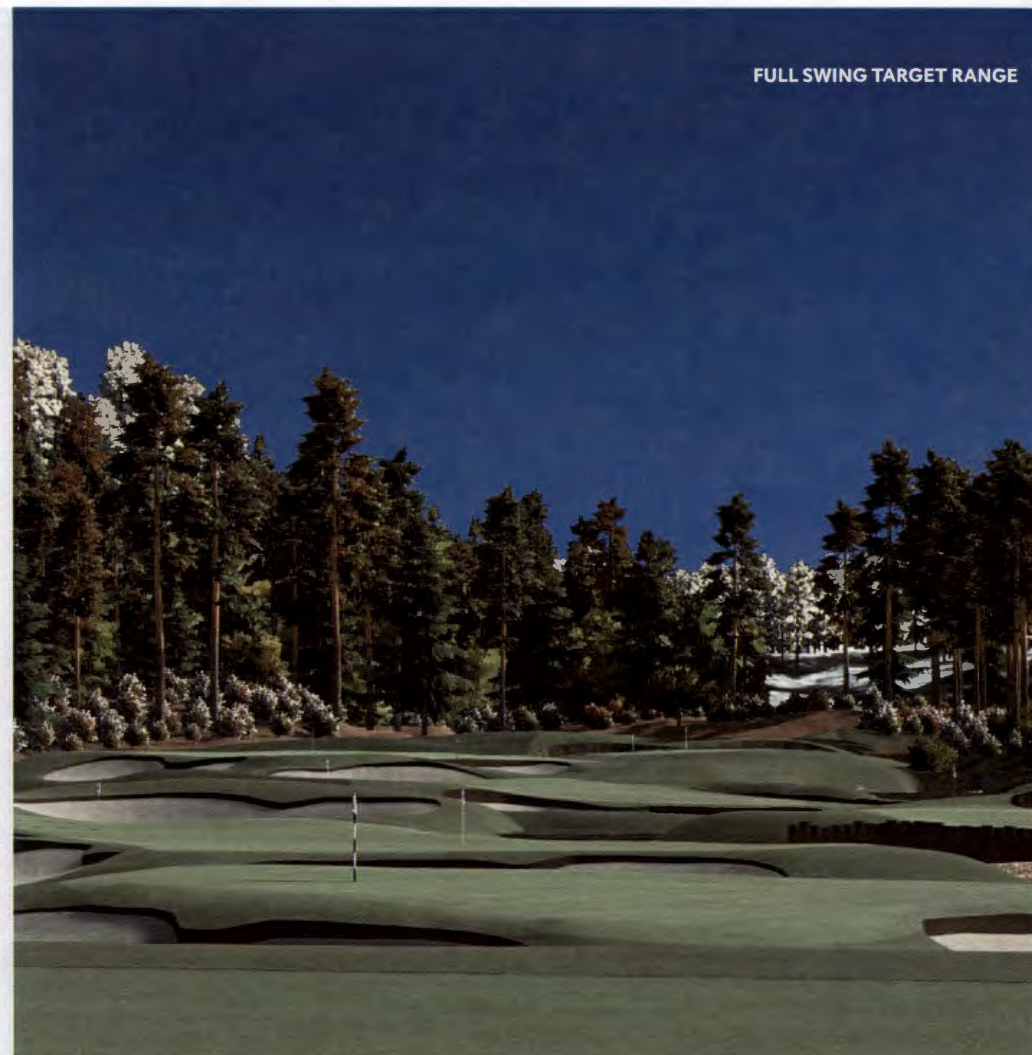

FULL SWING **GOLF**

EXPLORE THE MOST ICONIC
COURSES WITH THE MOST
INNOVATIVE SOFTWARE
IN GOLF

PEBBLE BEACH HOLE #7

PRACTICE LIKE NEVER BEFORE

With our new practice areas, take aim at over 30 different target pins and two drivable fairways, or dial in your short game with a 360 degree approach options on our multi-tiered green.