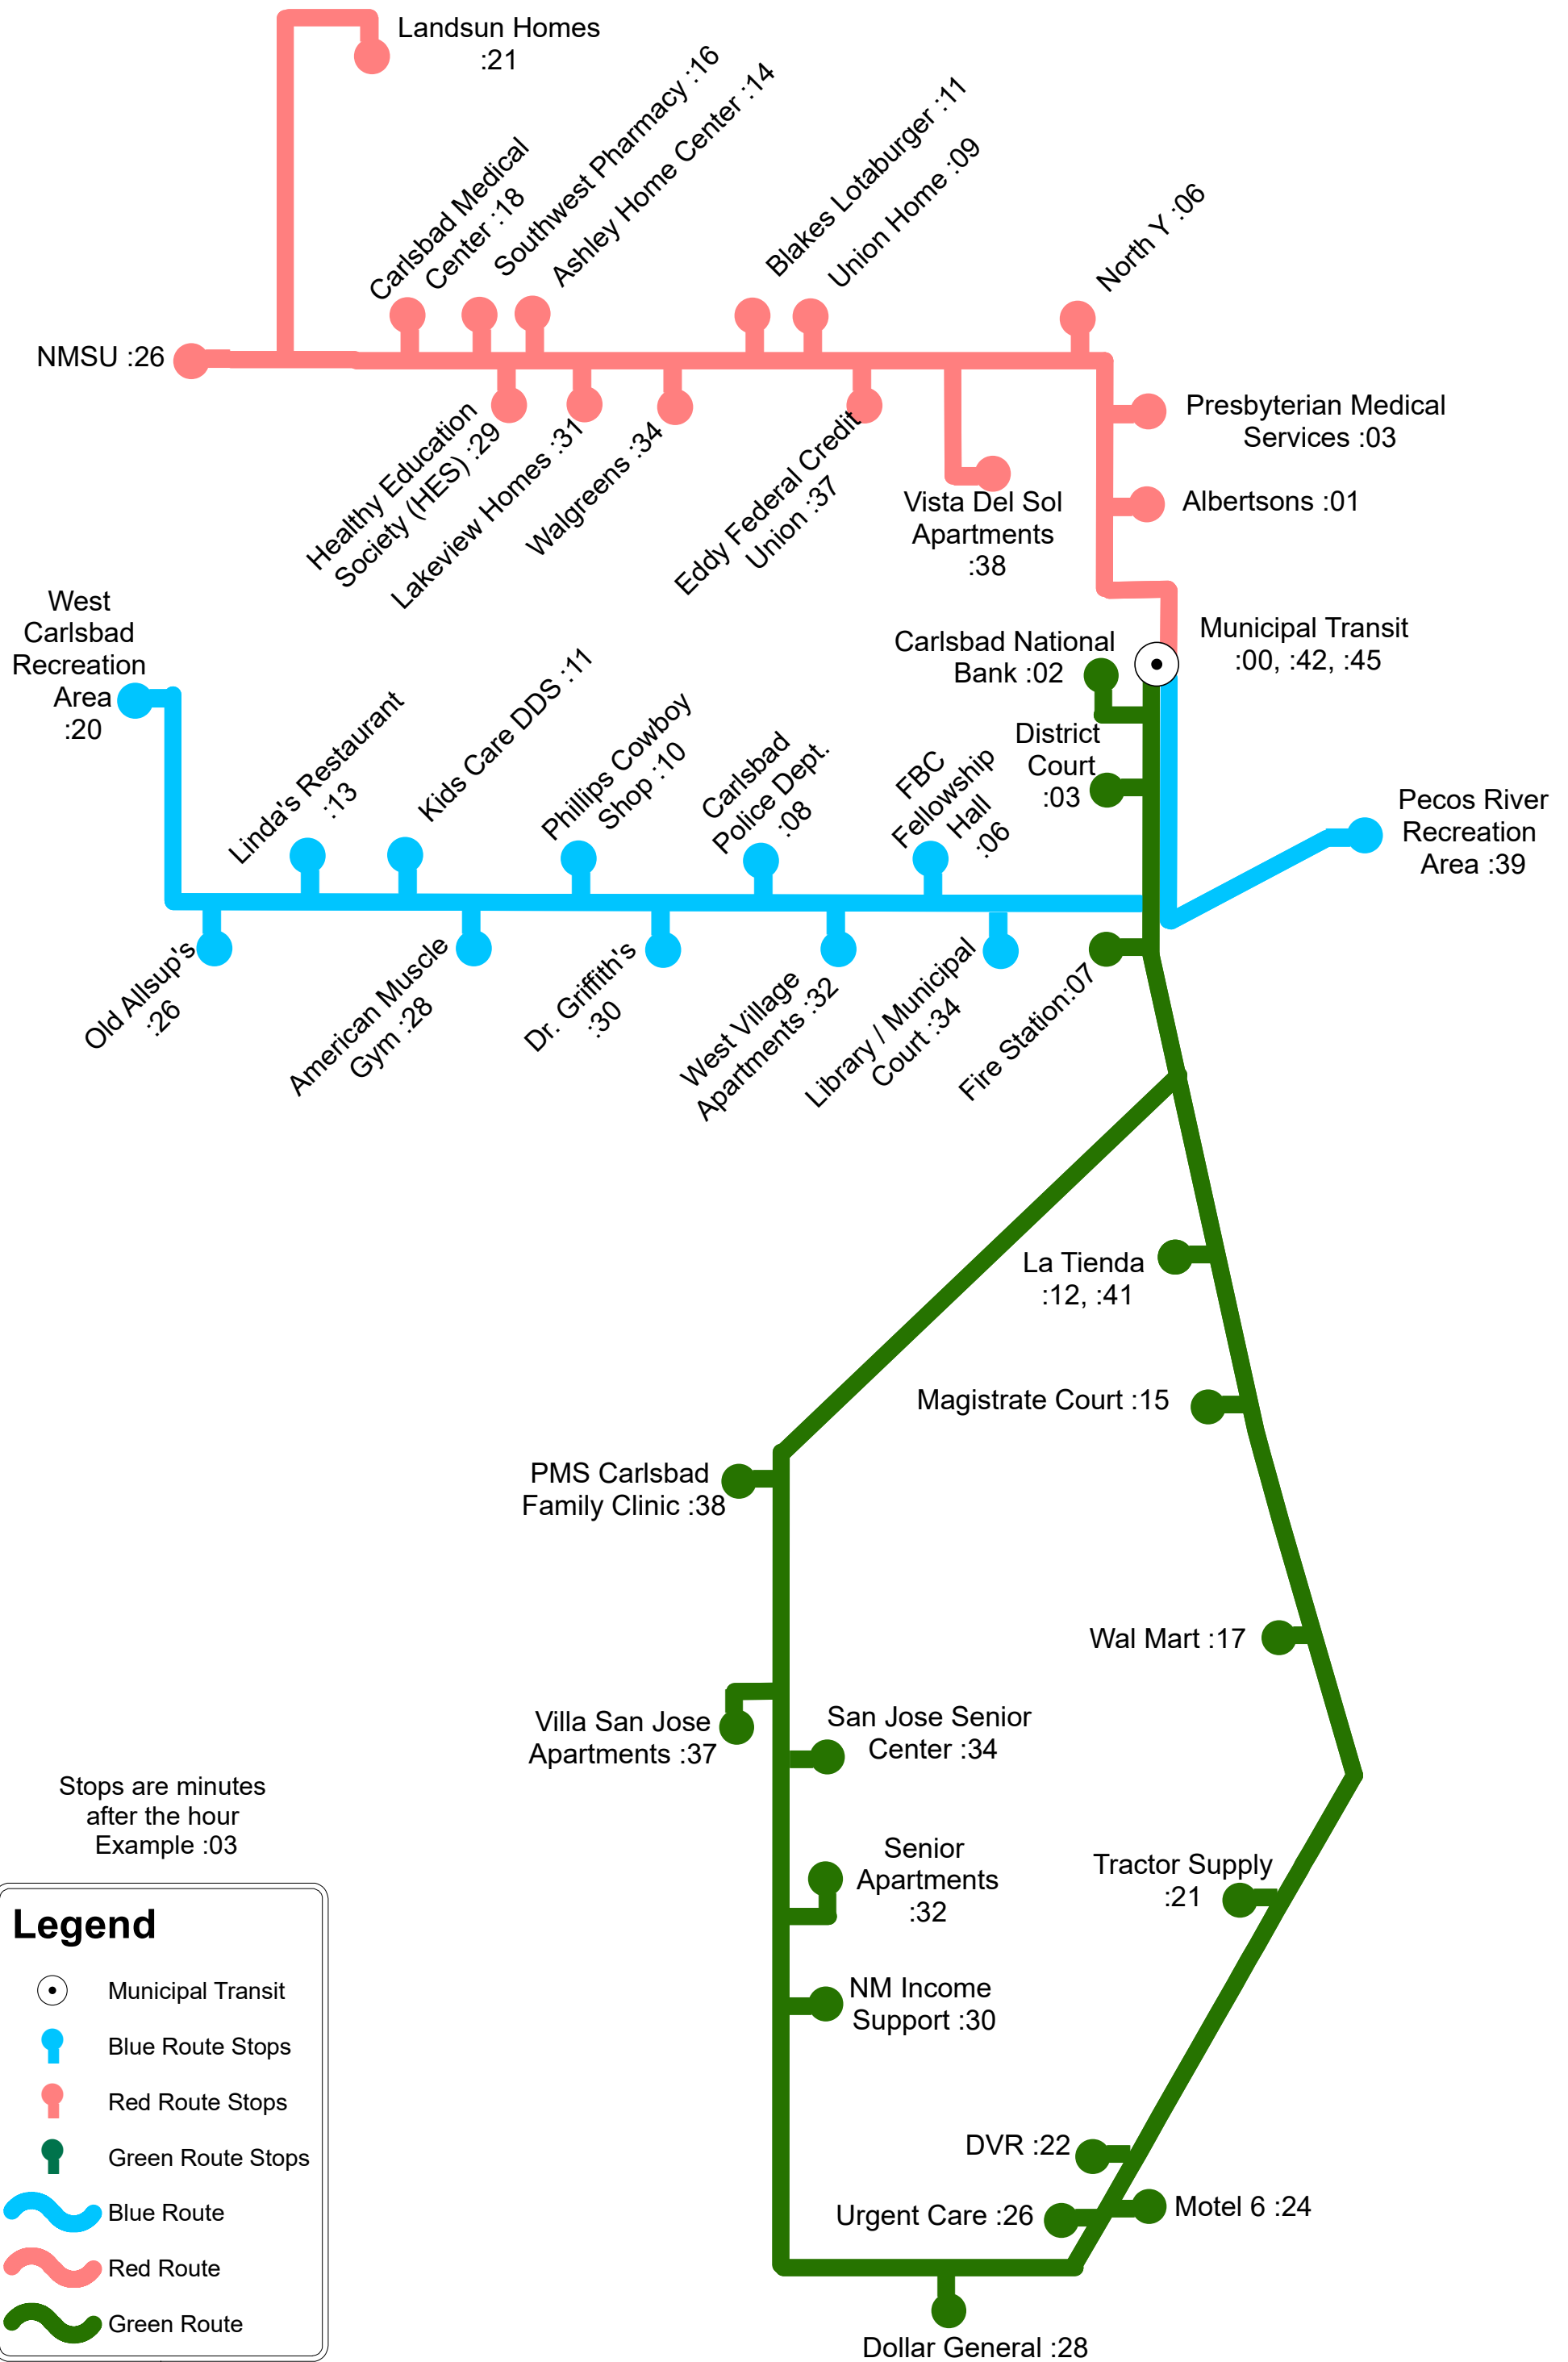

# Carlsbad Municipal Transit Routes Deuteranopia Color Deficiency

**Legend**

- Municipal Transit
- Blue Route Stops
- Red Route Stops
- Green Route Stops
- Blue Route
- Red Route
- Green Route