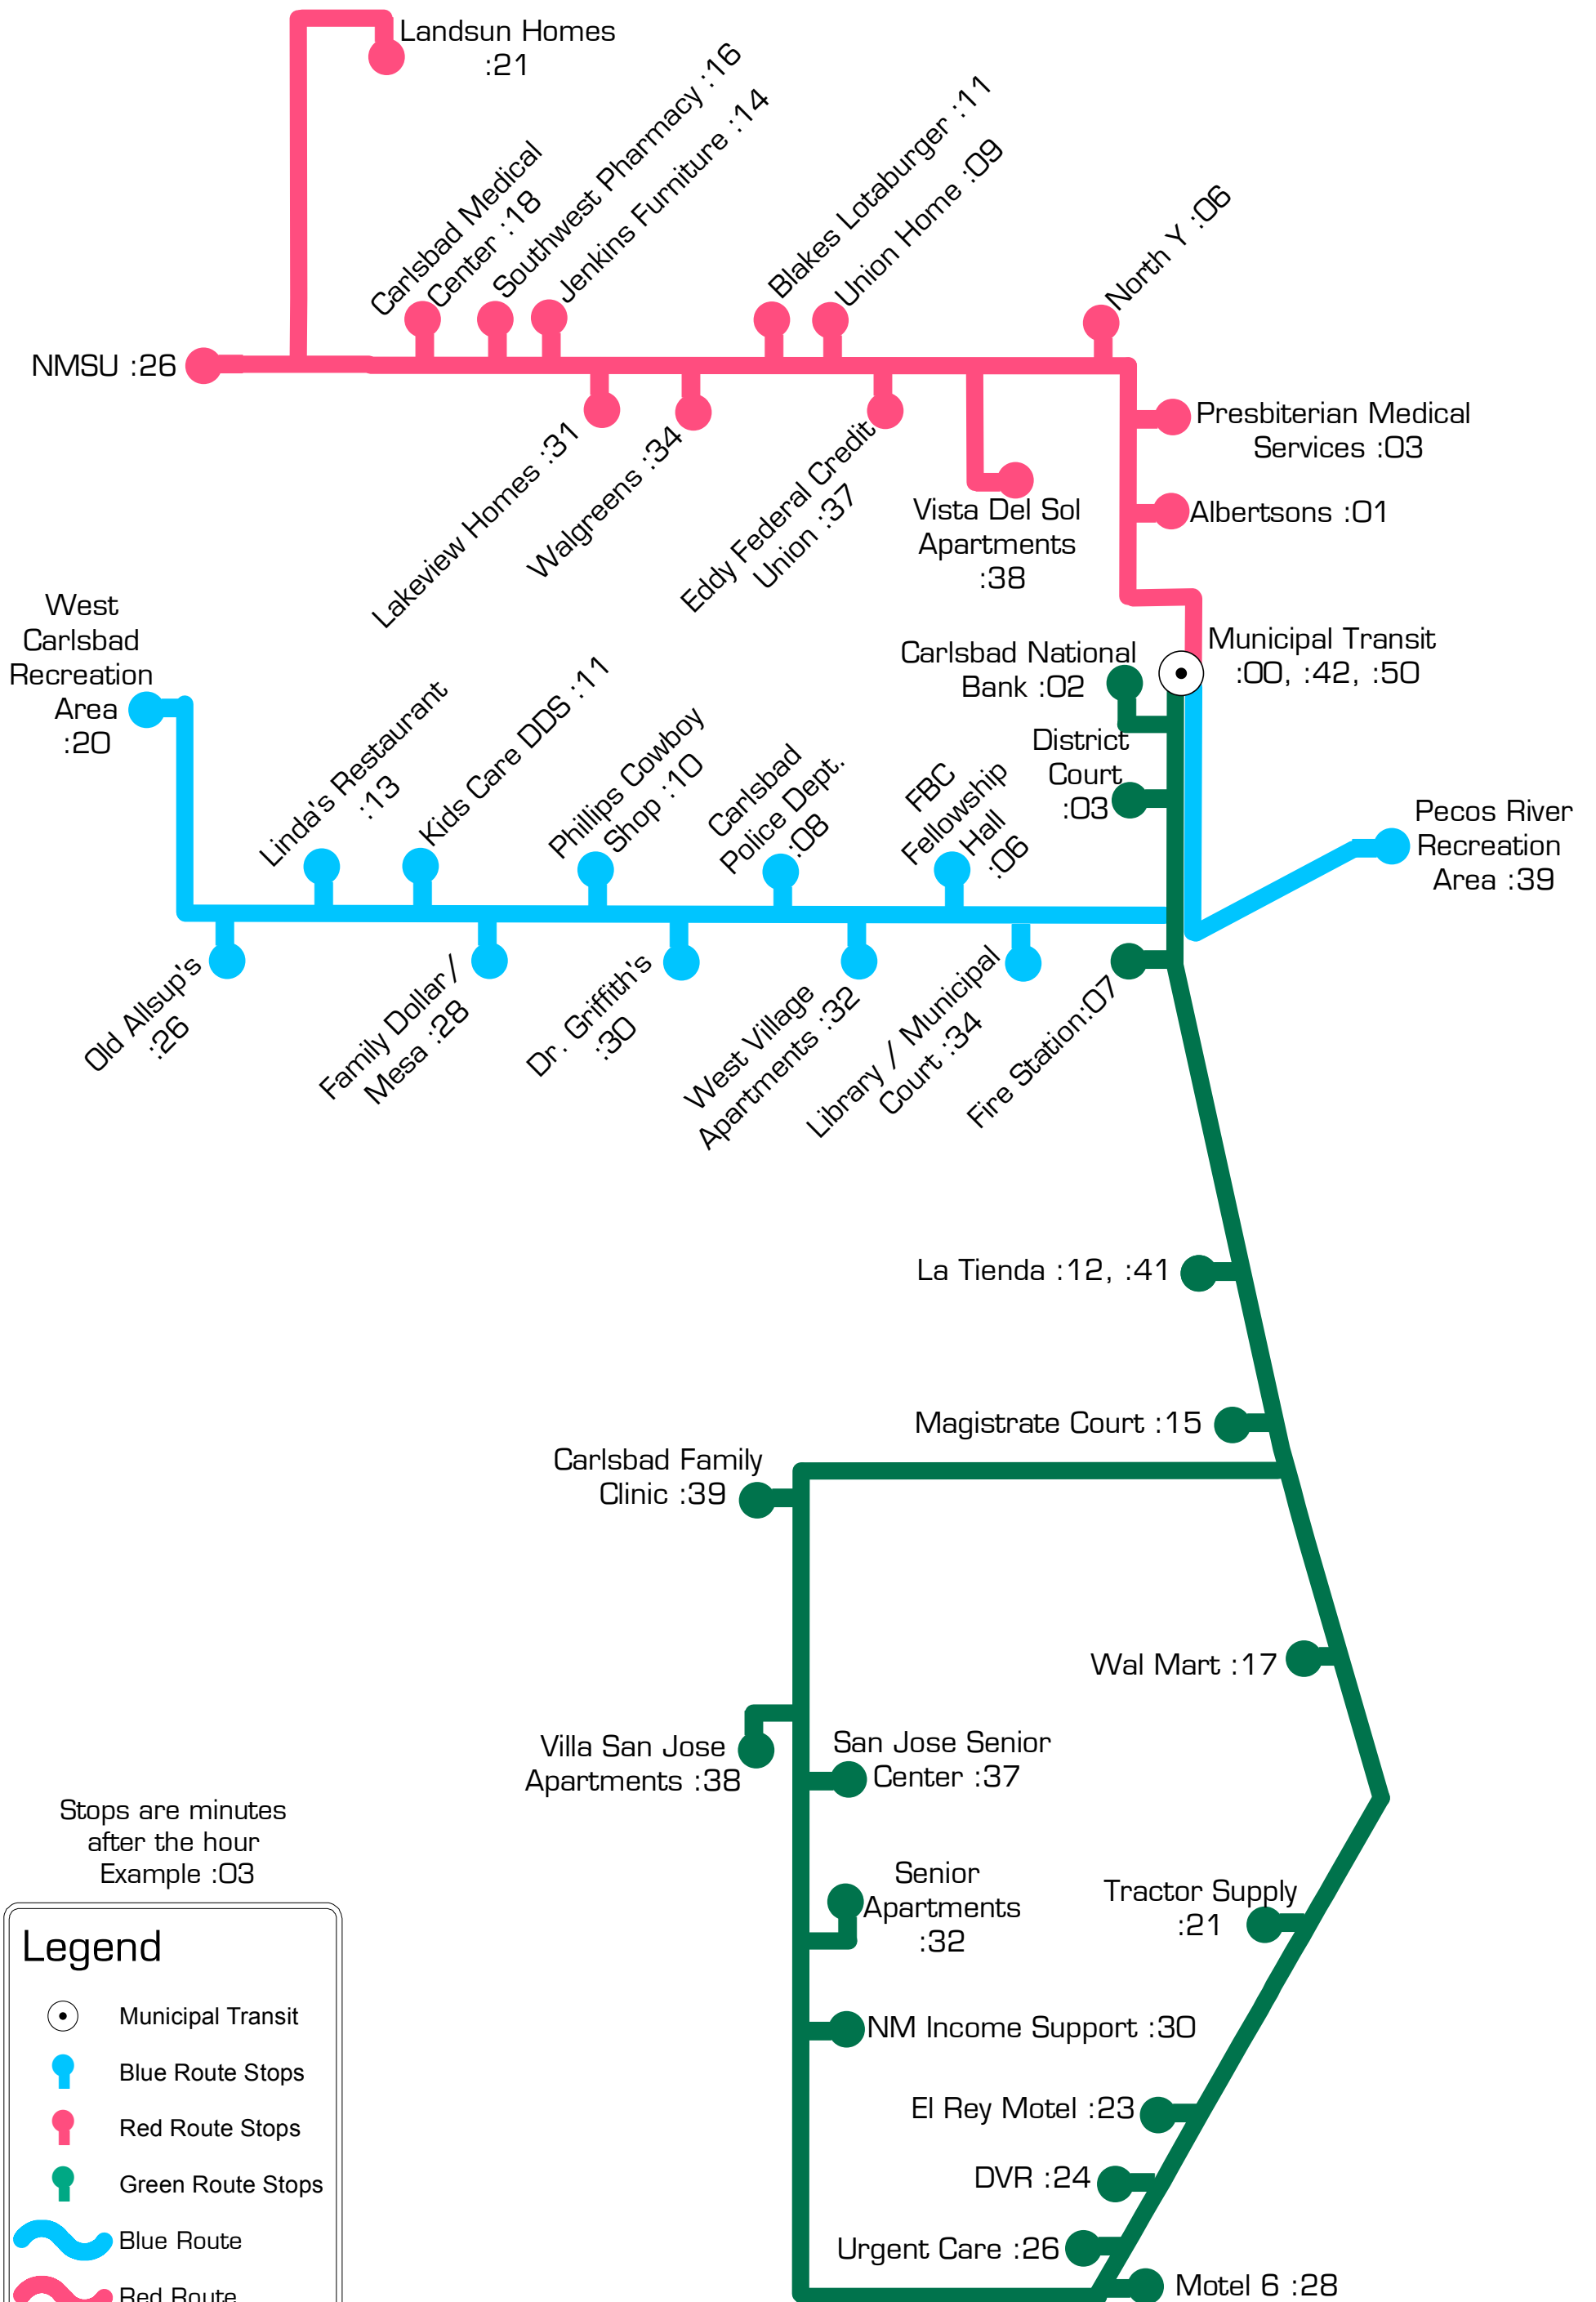

# Carlsbad Municipal Transit Routes Tritanopia Color Deficiency

**Legend**

- Municipal Transit
- Blue Route Stops
- Red Route Stops
- Green Route Stops
- Blue Route
- Red Route
- Green Route