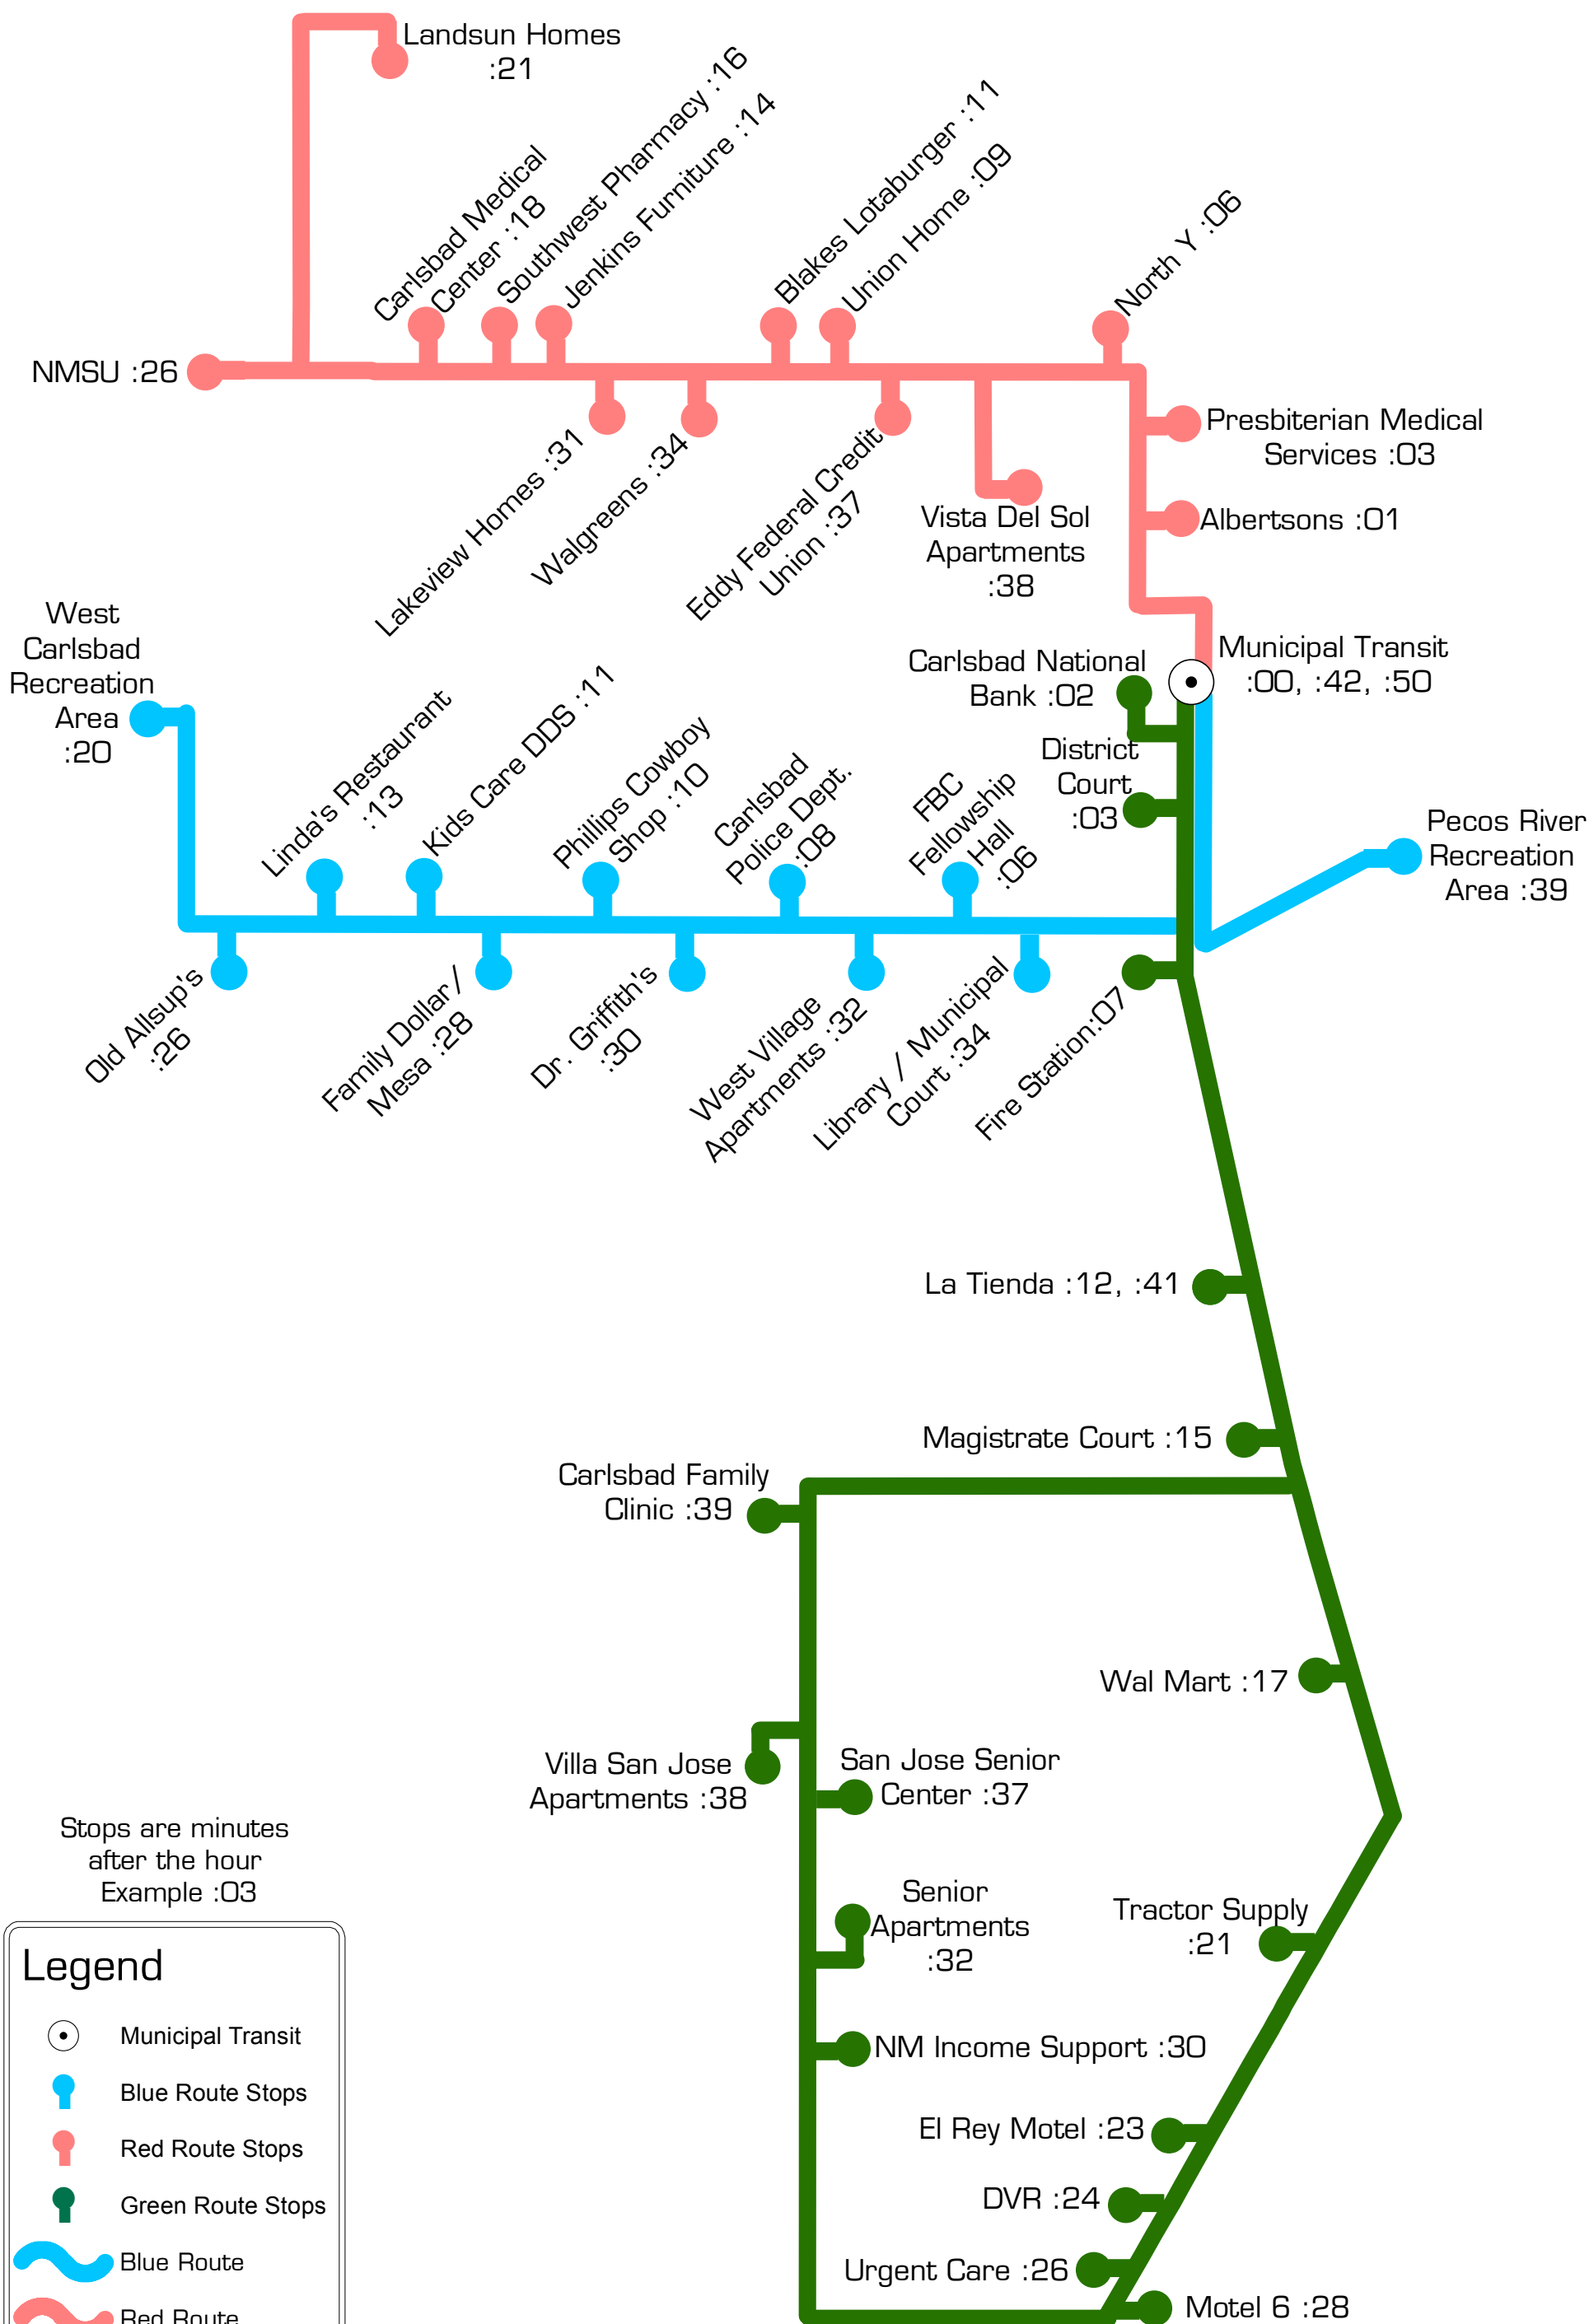

Carlsbad Municipal Transit Routes Deuteranopia Color Deficiency

Legend

- Municipal Transit
- Blue Route Stops
- Red Route Stops
- Green Route Stops
- Blue Route
- Red Route
- Green Route